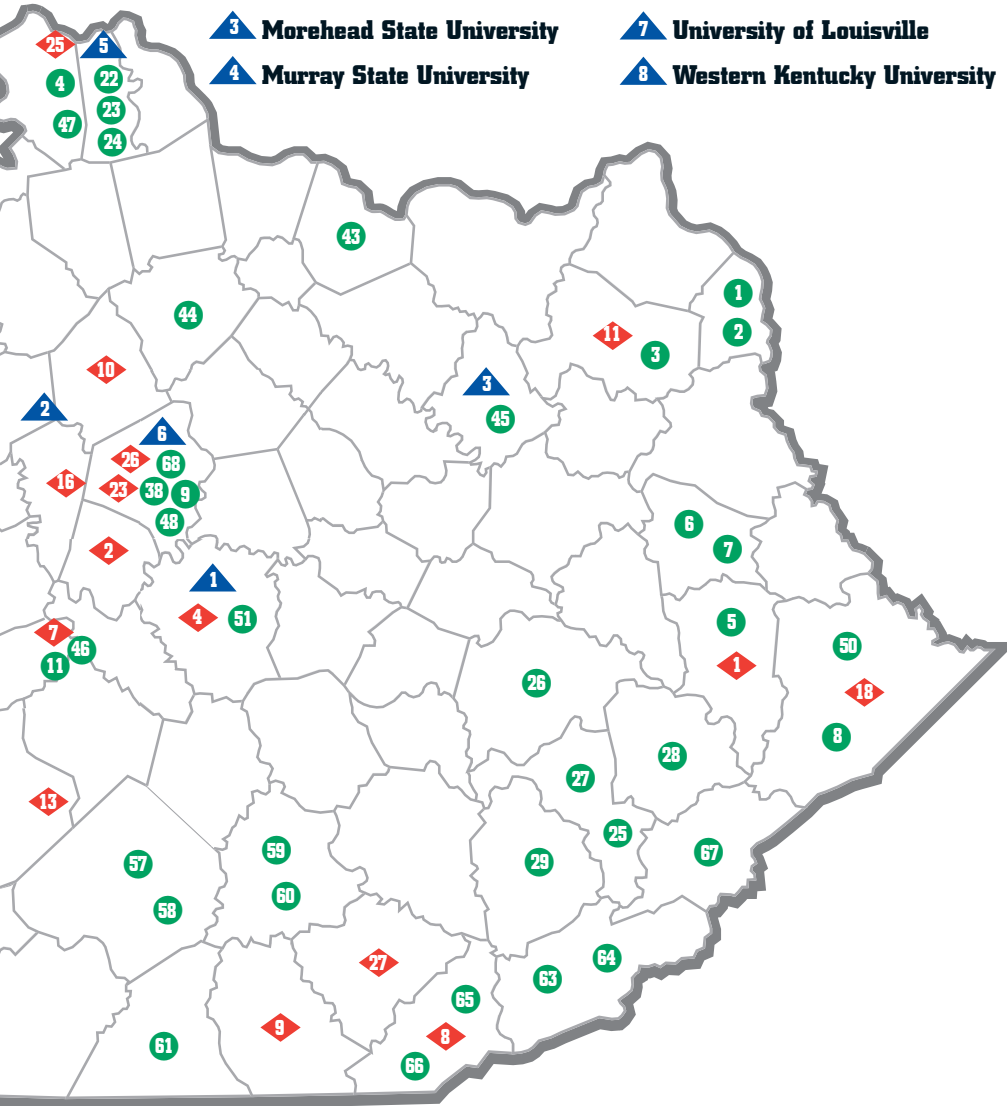

State Universities

- 1 Eastern Kentucky University**
- 2 Kentucky State University**
- 3 Morehead State University**
- 4 Murray State University**
- 5 Northern Kentucky University**
- 6 University of Kentucky**
- 7 University of Louisville**
- 8 Western Kentucky University**

Maysville Community and Technical College

- 43** Maysville Campus
- 44** Cynthiana Campus
- 45** Morehead Campus

National College of Business & Technology

- 46** Danville Campus
- 47** Florence Campus
- 48** Lexington Campus
- 49** Louisville Campus
- 50** Pikeville Campus
- 51** Richmond Campus

Somerset Community College

- 57** Somerset Campus North
- 58** Somerset Campus South
- 59** Laurel Campus North
- 60** Laurel Campus South
- 61** McCreary Center
- 62** Russell County Center

Southeast Community College

- 63** Cumberland Campus
- 64** Harlan Campus
- 65** Middlesboro Campus
- 66** Pineville Campus
- 67** Whitesburg Campus

Spencerian College

- 68** Lexington Campus
- 69** Louisville Campus

West Kentucky Community and Technical College