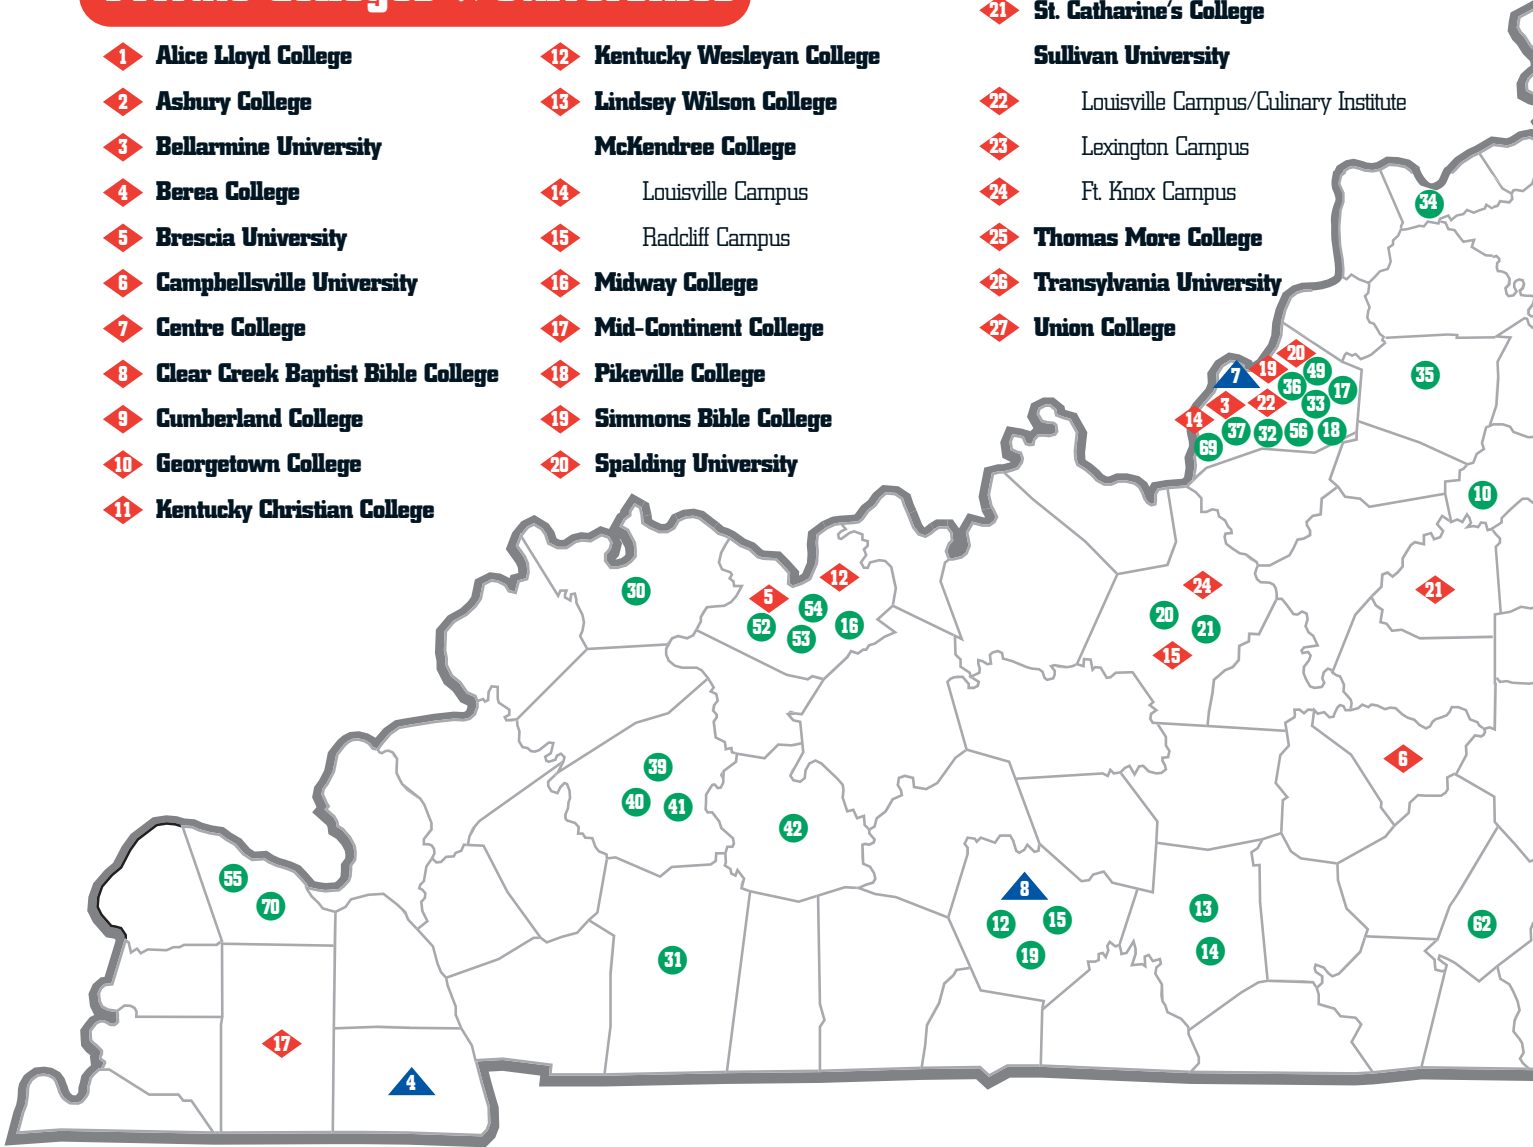

Kentucky Colleges and Universities

Private Colleges & Universities

- 1 Alice Lloyd College
- 2 Asbury College
- 3 Bellarmine University
- 4 Berea College
- 5 Brescia University
- 6 Campbellsville University
- 7 Centre College
- 8 Clear Creek Baptist Bible College
- 9 Cumberland College
- 10 Georgetown College
- 11 Kentucky Christian College
- 12 Kentucky Wesleyan College
- 13 Lindsey Wilson College
- McKendree College
- 14 Louisville Campus
- 15 Radcliff Campus
- 16 Midway College
- 17 Mid-Continent College
- 18 Pikeville College
- 19 Simmons Bible College
- 20 Spalding University

- 21 St. Catharine's College
Sullivan University
- 22 Louisville Campus/Culinary Institute
- 23 Lexington Campus
- 24 Ft. Knox Campus
- 25 Thomas More College
- 26 Transylvania University
- 27 Union College

Community, Technical & Business Colleges

- 1 Ashland Community and Technical College
- 2 Roberts Drive Campus
- 3 Technology Drive Campus at EastPark
- 4 Beckfield College
- Big Sandy Community and Technical College
- 5 Prestonsburg Campus
- 6 Hager Hill Campus
- 7 Mayo Campus
- 8 Pikeville Campus

Daymar College

- 16 Owensboro Campus
- 17 Louisville Campus

18 Decker College of Business Technology

19 Draughons Junior College

20 Elizabethtown Community College

21 Elizabethtown Technical College

Gateway Community and Technical College