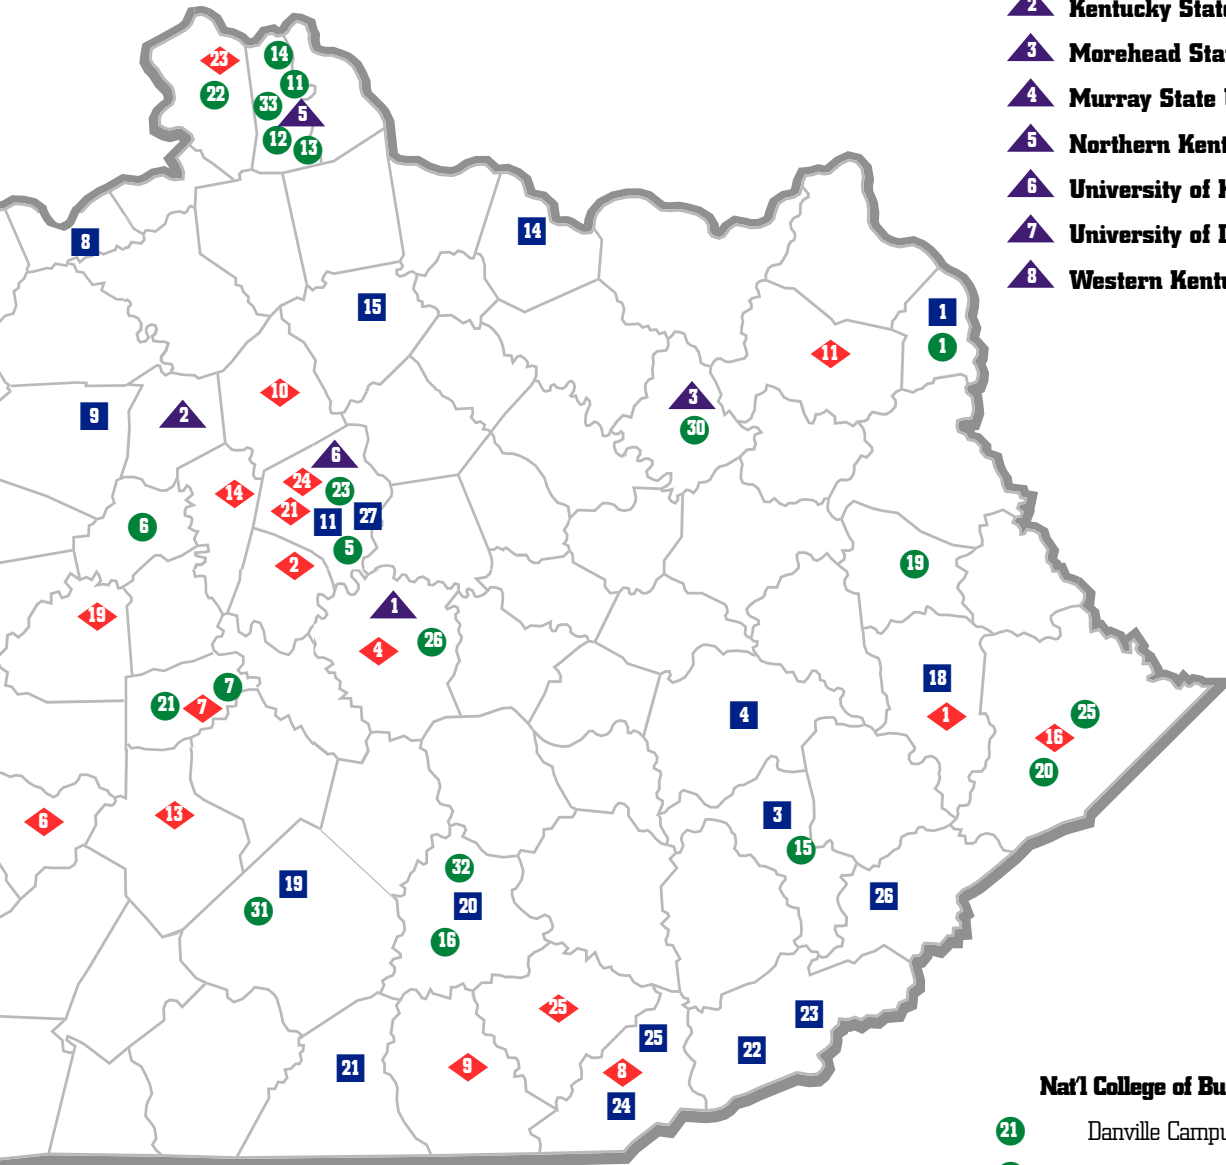

Universities Location Map

State Universities

- 1 Eastern Kentucky University
- 2 Kentucky State University
- 3 Morehead State University
- 4 Murray State University
- 5 Northern Kentucky University
- 6 University of Kentucky
- 7 University of Louisville
- 8 Western Kentucky University

Technical Colleges

- 1 Ashland Technical College
- 2 Bowling Green Technical College
- 3 Glasgow Health Technology Campus
- 4 Ky. Advanced Technology Institute
- 5 Central Kentucky Technical College
- 6 Anderson Campus
- 7 Danville Campus
- Daymar College
- 8 Owensboro Campus
- 9 Louisville Campus
- 10 Elizabethtown Technical College

- 11 Gateway Community and Technical College
- 12 Covington Campus
- 13 Edgewood Campus
- 14 Highland Heights Campus
- 15 Hazard Community and Technical College
- 16 Louisville Technical Institute
- 17 Madisonville Community and Technical College
- 18 Muhlenberg Campus
- 19 Mayo Technical College
- 20 Pikeville Campus

Nat'l College of Business & Technology

- 21 Danville Campus
- 22 Florence Campus
- 23 Lexington Campus
- 24 Louisville Campus
- 25 Pikeville Campus
- 26 Richmond Campus
- 27 Owensboro Technical College
- 28 Paducah Technical College
- 29 RETS Electronic Institute
- 30 Rowan Technical College
- 31 Somerset Community and Technical College
- 32 Laurel Campus
- 33 Southwestern College of Business
- 34 West Kentucky Technical College