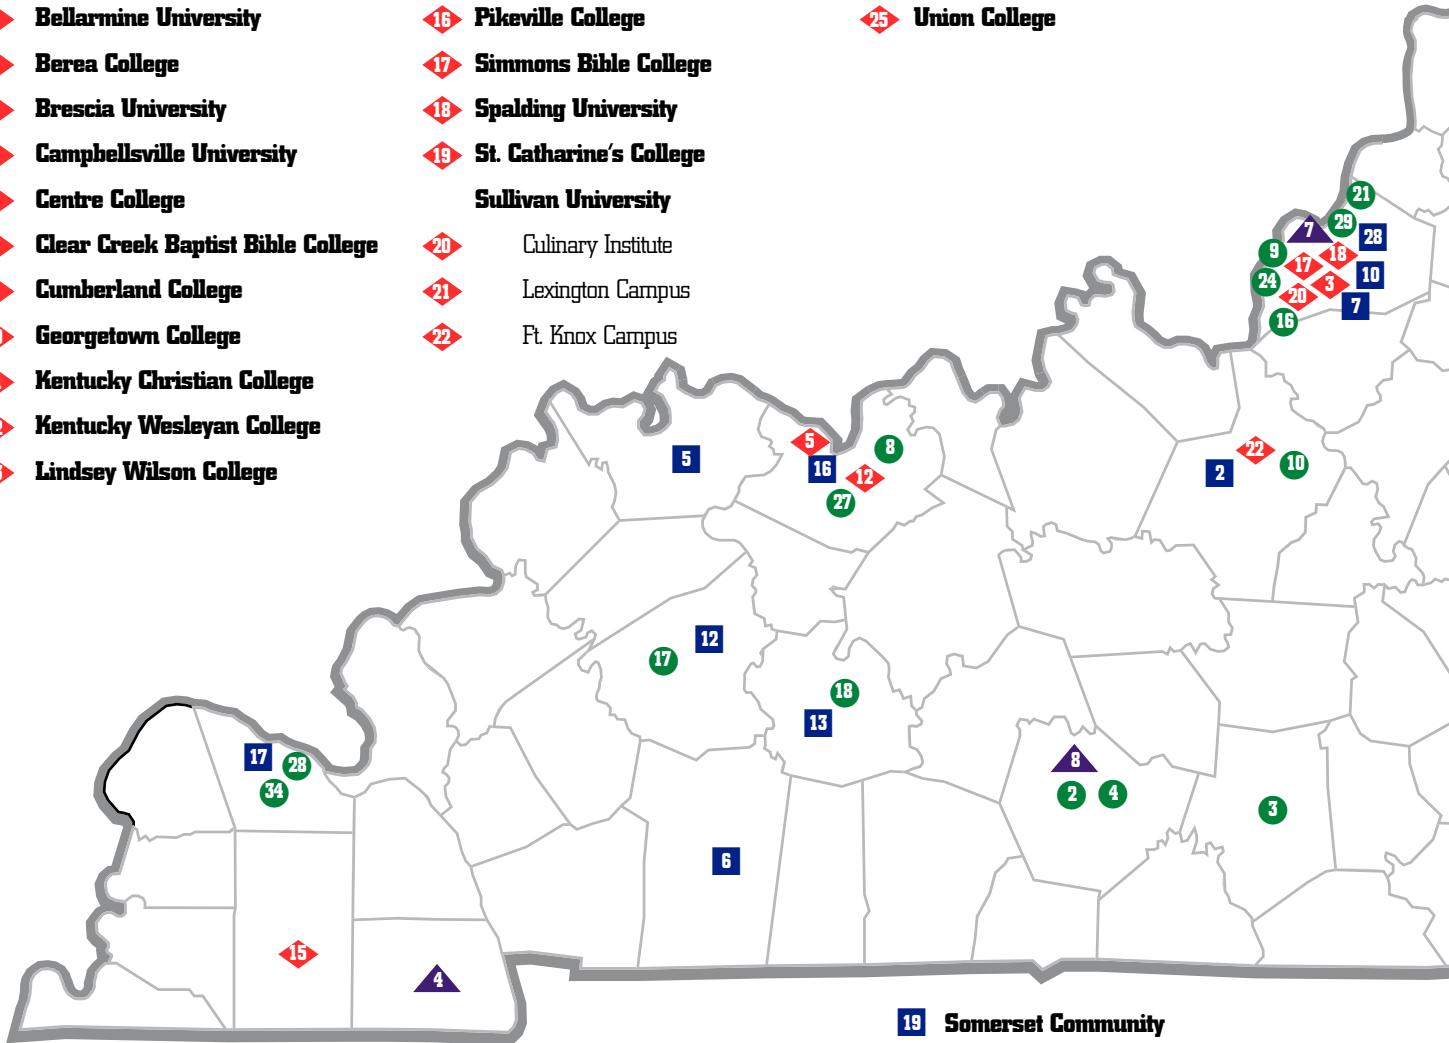

## Private Colleges & Universities

- 1 Alice Lloyd College
- 2 Asbury College
- 3 Bellarmine University
- 4 Berea College
- 5 Brescia University
- 6 Campbellsville University
- 7 Centre College
- 8 Clear Creek Baptist Bible College
- 9 Cumberland College
- 10 Georgetown College
- 11 Kentucky Christian College
- 12 Kentucky Wesleyan College
- 13 Lindsey Wilson College

- 23 Thomas More College
- 24 Transylvania University
- 25 Union College

- 9 Shelby Campus
- 10 Southwest Campus
- 11 Lexington Community College
- 12 Madisonville Community and Technical College
- 13 Muhlenberg Campus
- 14 Maysville Community College
- 15 Licking Valley Center
- 16 Owensboro Community and Technical College
- 17 Paducah Community College
- 18 Prestonsburg Community College

- 19 Somerset Community and Technical College
- 20 Laurel Campus
- 21 McCreary County Campus
- Southeast Community College**
- 22 Cumberland Campus
- 23 Harlan Campus
- 24 Middlesboro Campus
- 25 Pineville Campus
- 26 Whitesburg Campus
- Spencerian College**
- 27 Lexington Campus
- 28 Louisville Campus