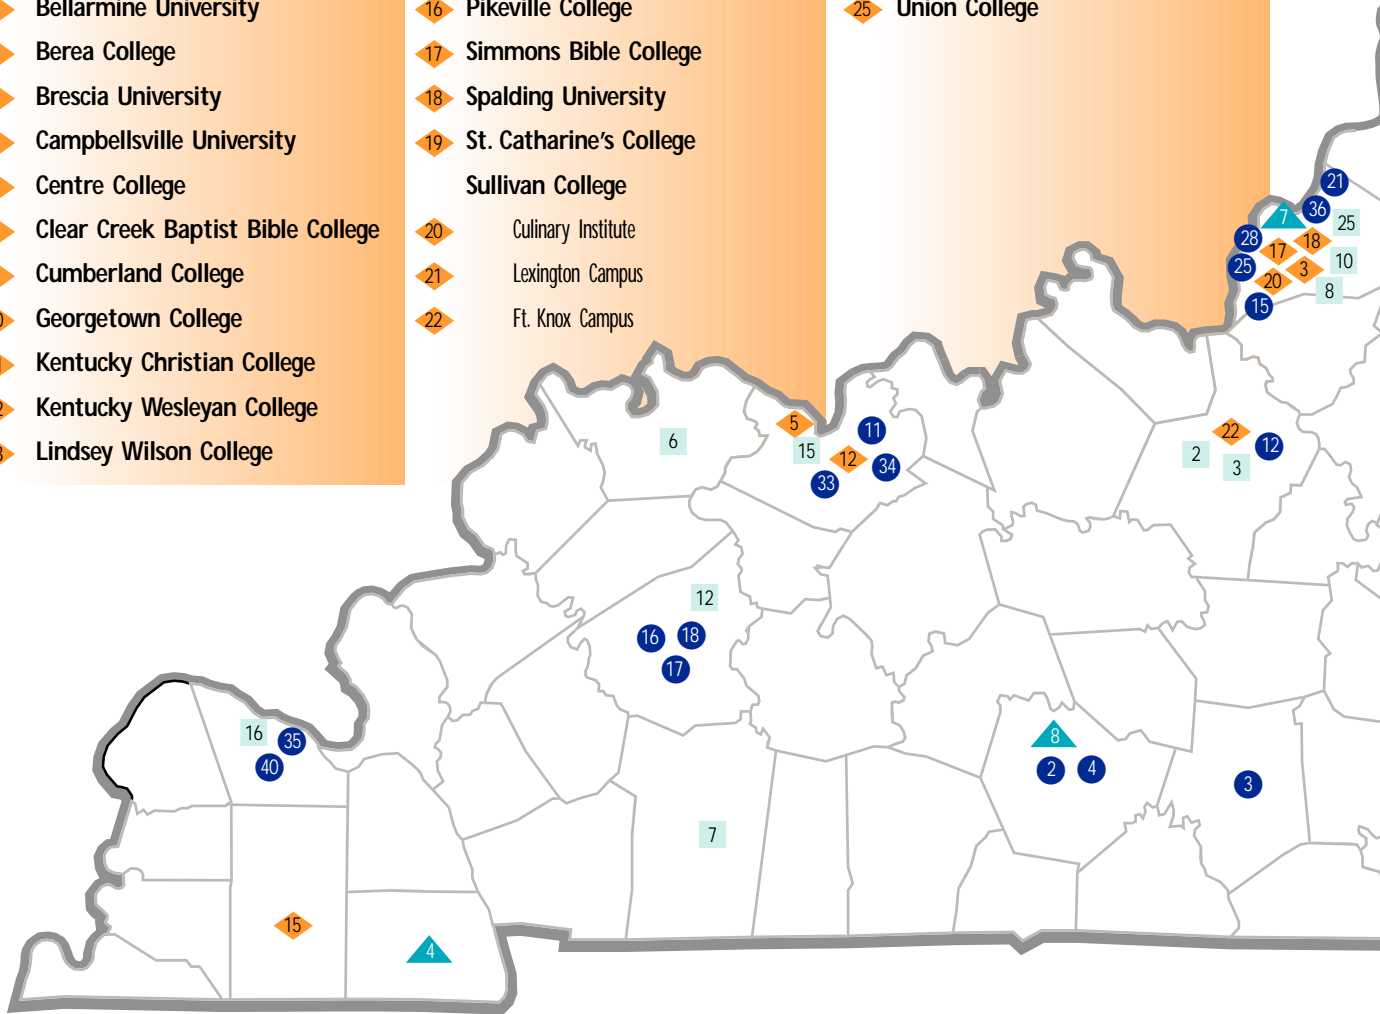

Kentucky Colleges and

Private Colleges & Universities

- 1 Alice Lloyd College
- 2 Asbury College
- 3 Bellarmine University
- 4 Berea College
- 5 Brescia University
- 6 Campbellsville University
- 7 Centre College
- 8 Clear Creek Baptist Bible College
- 9 Cumberland College
- 10 Georgetown College
- 11 Kentucky Christian College
- 12 Kentucky Wesleyan College
- 13 Lindsey Wilson College

- 23 Thomas More College
- 24 Transylvania University
- 25 Union College

Community Colleges

- 1 Ashland Community College
- 2 Elizabethtown Community College
- 3 Ft. Knox Center
- 4 Hazard Community College
- 5 Lees College Campus
- 6 Henderson Community College
- 7 Hopkinsville Community College

- 8 Jefferson Community College
- 9 Carrollton Campus
- 10 Southwest Campus
- 11 Lexington Community College
- 12 Madisonville Community College
- 13 Maysville Community College
- 14 Licking Valley Center
- 15 Owensboro Community College
- 16 Paducah Community College
- 17 Prestonsburg Community College

- 18 Somerset Community College
- 19 Laurel Center
- 20 McCreary County Center
- Southeast Community College**
- 21 Cumberland Campus
- 22 Middlesboro Campus
- 23 Whitesburg Campus
- Spencerian College**
- 24 Lexington Campus
- 25 Louisville Campus